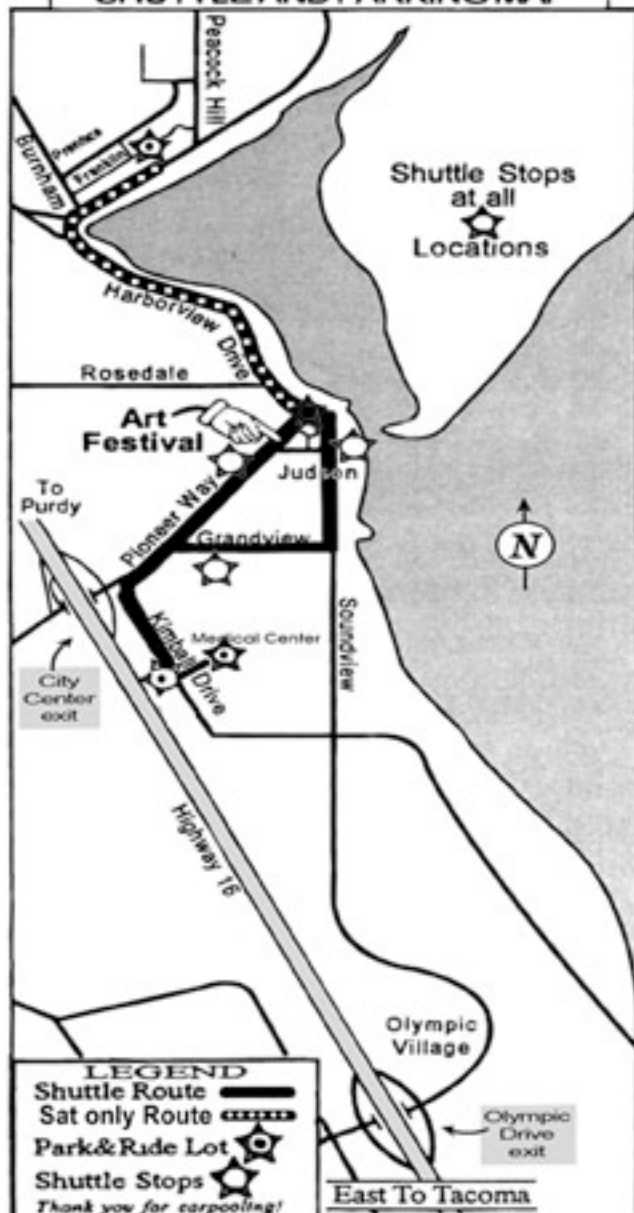

26th Annual Gig Harbor

Summer Art Festival

SHUTTLE AND PARKING MAP

SATURDAY ONLY
for the
Historic Waterfront's

chalk
walk

Gig Harbor hotels offer an overnight special during the Gig Harbor Art Festival. When booking ask for the Art Festival weekend rate at
INN AT GIG HARBOR (253) 858-1111

or the
BEST WESTERN WESLEY INN at (253) 858-9690
or visit www.gigharborguide.com

Shuttle Services Provided by

AROUND THE SOUND